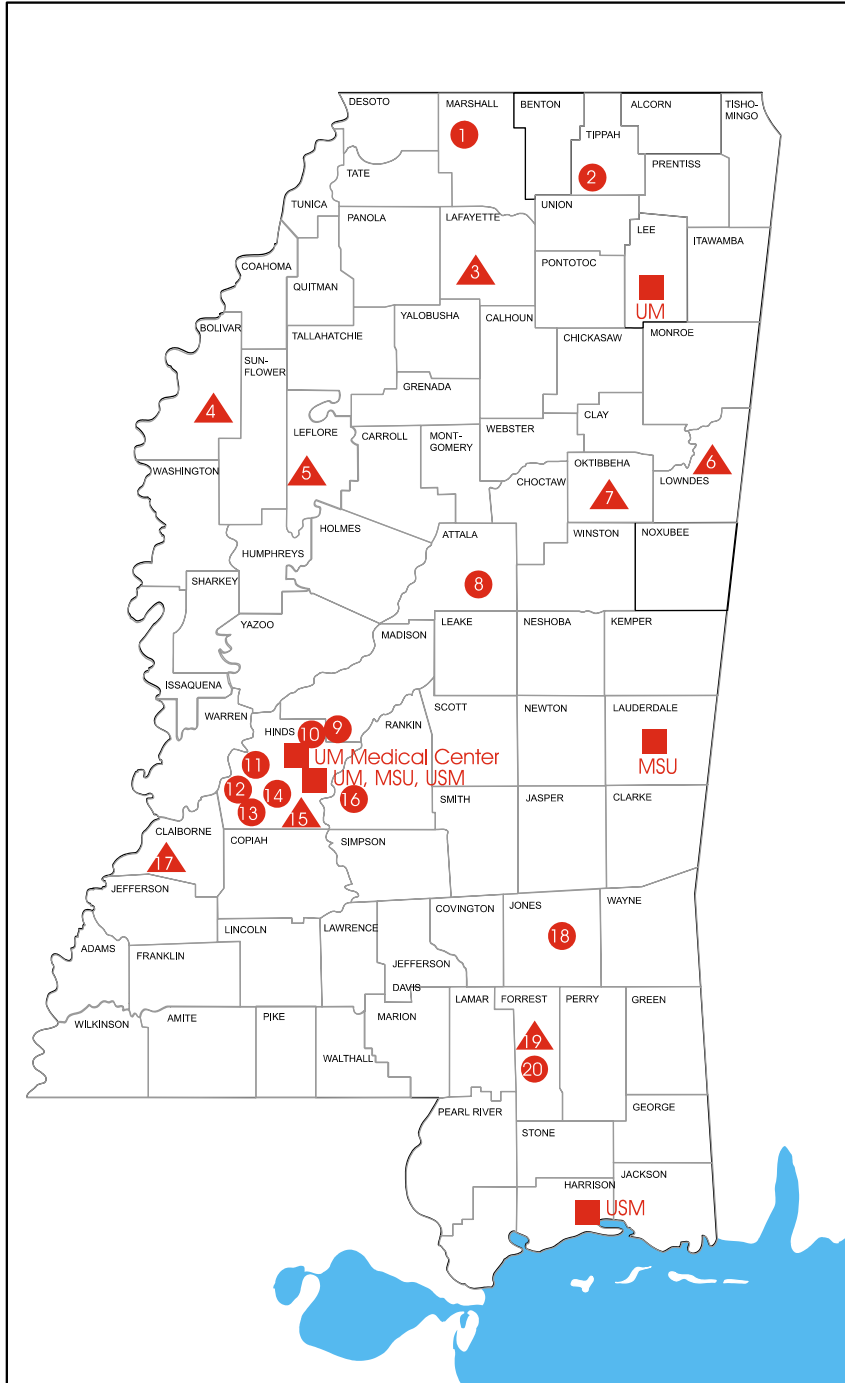

# MISSISSIPPI SENIOR COLLEGES

1. Rust College  
Holly Springs
2. Blue Mountain College  
Blue Mountain
3. University of Mississippi  
University
4. Delta State University  
Cleveland
5. Mississippi Valley State University  
Itta Bena
6. Mississippi University for Women  
Columbus
7. Mississippi State University  
Mississippi State
8. Magnolia Bible College  
Kosciusko
9. Tougaloo College  
Tougaloo
10. Wesley Biblical Seminary  
Jackson
11. Reformed Theological Seminary  
Jackson
12. Mississippi College  
Clinton
13. Millsaps College  
Jackson
14. Belhaven College  
Jackson
15. Jackson State University  
Jackson
16. Wesley College  
Florence
17. Alcorn State University  
Lorman
18. Southeastern Baptist College  
Laurel
19. University of Southern Mississippi  
Hattiesburg
20. William Carey College  
Hattiesburg

● Private      ▲ Public      ■ Degree-Granting Branches

Source: State Institutions of Higher Learning